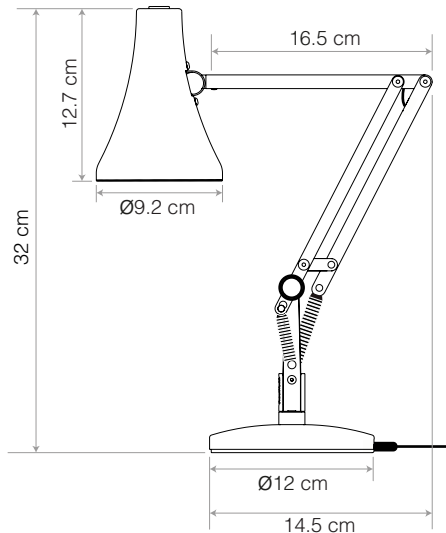

90 Mini Mini Desk Lamp

90 Mini Mini Collection | Technical Sheet

ANGLEPOISE®
Abandon Darkness.

Launched In 2012 | Designed by George Carwardine

Max Horizontal Reach 38 cm
Max Vertical Reach 50 cm

Product

Anodised metallic finish

Not recommended for hard contract environments. Please contact your sales manager for more information about contract usage.

Description

Offspring of the ever-popular 1970's Model 90 Anglepoise, our 90 Mini Mini light has all the functionality and personality of a traditional Anglepoise wrapped up in its tiny form. Put this hyper-flexible little light into any position and it will strike the pose that you choose. The LED module integrated into the shade provides a dimmable light source, neatly side-stepping the hassle of bulb replacement. And at 38cm at full stretch, it fits just about anywhere you can think of. Simply plug into a wall socket, portable charger or laptop and you're good to go.

Materials

- Anodised or matt paint finish
- Aluminium shade, arms and base cover
- Chrome plated and polycarbonate fittings
- Cast iron base
- IP20 rating

Dimensions

- Shade diameter: Ø9.2cm
- Shade height: 12.7cm
- Max reach: 38cm (from base to shade)
- Base diameter: Ø12cm
- Cable length: 150cm
- Lamp Packaging (L x W x H): 23cm x 16.2cm x 15.2cm
- Lamp Packaged Weight: 1.57kg